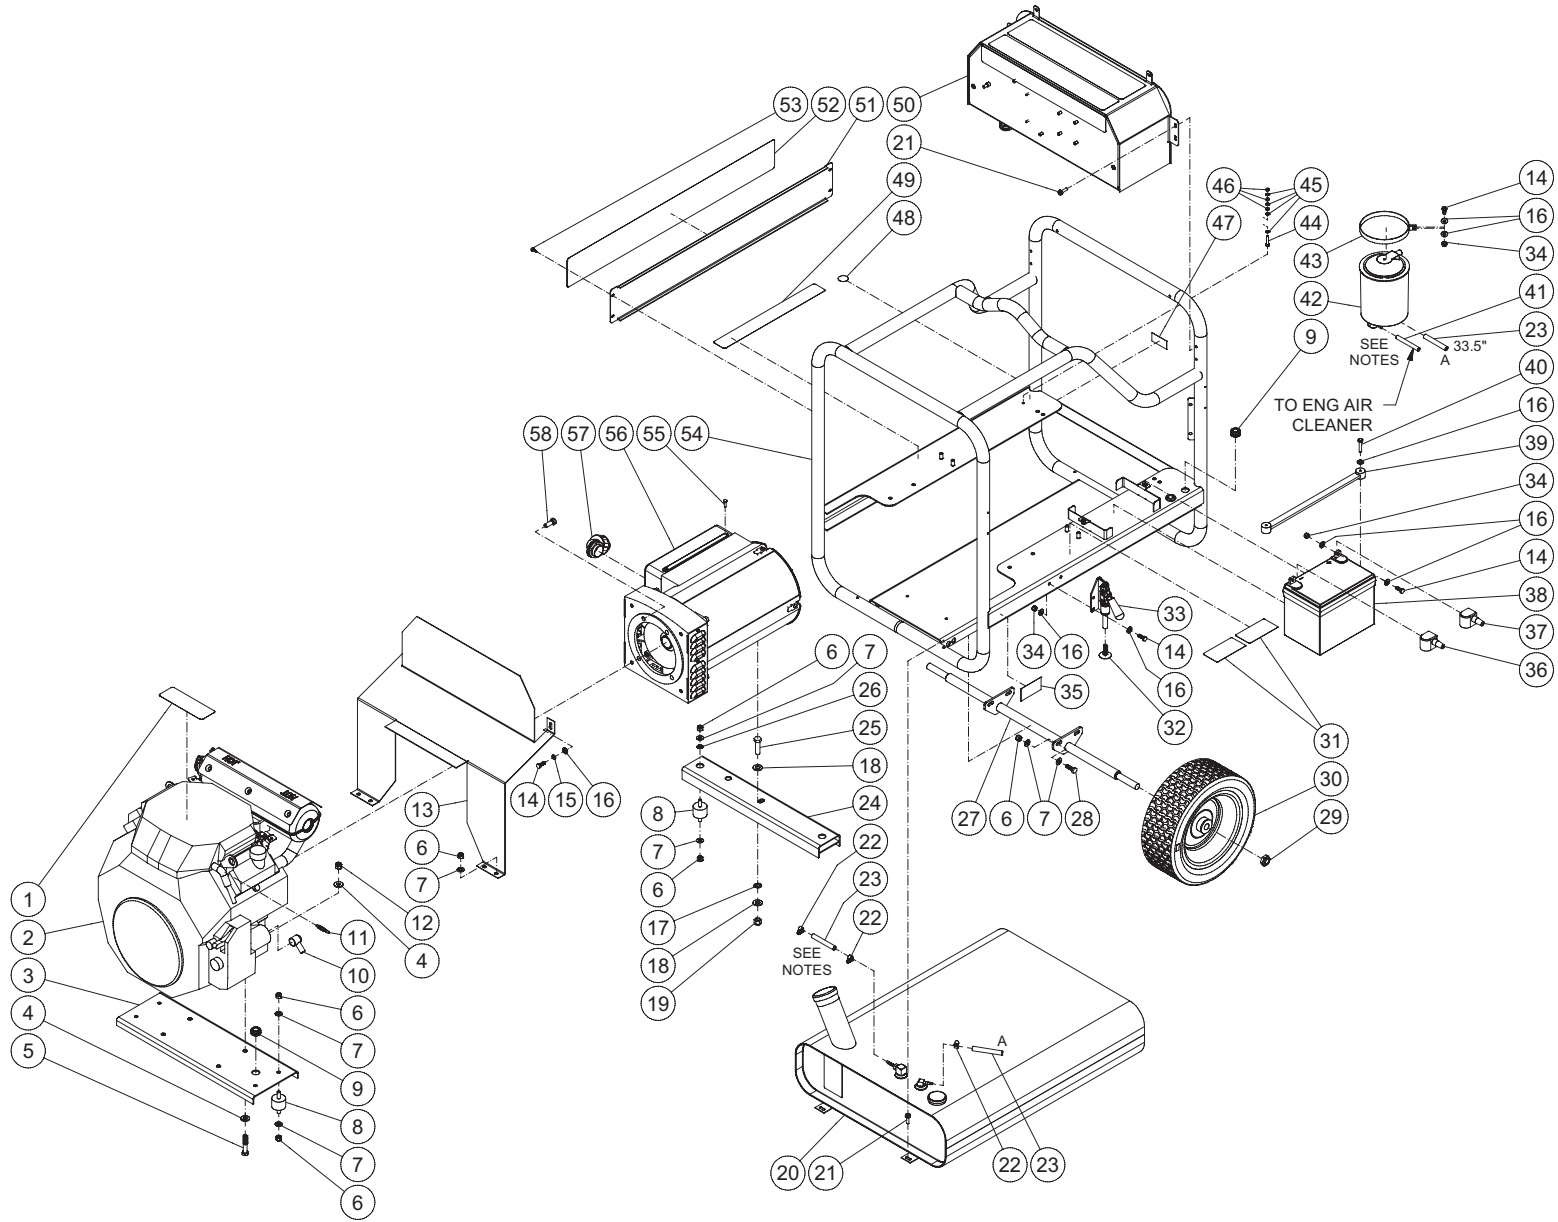

GEN-14000-1MHE AND GEN-14000-1MME

GEN-14000-1MHE_1MME 010923 ADR

FRAME ASSEMBLY

ITEM	TITLE	PART #	QTY	ITEM	TITLE	PART #	QTY
1	DECAL- CARBON MONOXIDE (SEE 71-4018)	N/A	1	30	WHEEL	14-0150	4
2	ENGINE ASSEMBLY - HONDA GX630 (1MHE)	850-0395	1	31	DECAL - SILVER STICKER	N/A	2
-	ENGINE ASSEMBLY - RATO R670 (1MME)	1-0263	1	32	BOLT	27-9550	1
3	ISOLATION PLATE	5-0279A18	1	33	PUSH/PULL TOGGLE CLAMP	33-0400	1
4	WASHER	28-0022	8	34	LOCKNUT	30-0155	6
5	BOLT	27-0121	4	35	DECAL - MOBILE PRO	34-3568	1
6	LOCKNUT	30-0157	24	36	BATTERY CABLE COVER	33-0429	1
7	WASHER	28-0003	32	37	BATTERY CABLE COVER	33-0004	1
8	ISOLATOR	33-0028	6	38	BATTERY	32-1077	1
9	GROMMET	33-0001	3	39	BATTERY STRAP	33-0430	1
10	TERMINAL PROTECTOR	33-0508	1	40	BOLT	27-0017	2
11	COUPLING (1MME)	55-0680	1	41	FUEL HOSE *(FOUR FEET REQUIRED) (1MHE)	15-0261	1
12	LOCKNUT	30-0159	4	-	FUEL HOSE *(FOUR FEET REQUIRED) (1MME)	15-0261	1
13	HEAT SHIELD	20-1116A18	1	42	CARB CANISTER	62-0212	1
14	BOLT	27-0015	8	43	CARB CANISTER STRAP	20-1187A01	2
15	LOCKWASHER	29-0006	2	44	BOLT	27-8807	1
16	WASHER	28-0002	16	45	STAR WASHER	28-1009	4
17	LOCKWASHER	29-0112	1	46	NUT	30-6001	3
18	WASHER	28-0005	2	47	DECAL - MADE IN USA	34-3553	1
19	LOCKNUT	30-0161	1	48	DECAL- GROUND PICTORIAL (SEE 71-4018)	34-N/A	1
20	GAS TANK ASSEMBLY	856-0019	1	49	DECAL- WARNING EXPLOSION (SEE 71-4018)	N/A	1
21	BOLT	27-9527	10	50	ELECTRIC BOX ASSEMBLY	N/A	1
22	CLAMP WORM	42-0004	3	51	SIDE PANEL	20-1117A18	2
23	FUEL HOSE *(FIVE FEET REQUIRED) (1MHE)	15-0008	1	52	DECAL - MARKETING	N/A	2
-	FUEL HOSE *(FIVE FEET REQUIRED) (1MME)	15-0008	1	53	BOLT	27-3062	8
24	ISOLATION PLATE	5-0280A18	1	54	FRAME	5-0269A18	1
25	BOLT	27-0168	1	55	BOLT	27-8878	4
26	LOCKWASHER	29-0110	1	56	ALTERNATOR	32-0886	1
27	AXLE	5-0278A18	2	57	CONDUIT ELBOW	32-0907	1
28	BOLT	27-0067	8	58	BOLT	27-0117	4
29	LOCKNUT	30-0117	4	-	DECAL SET	71-4018	1

*MUST ORDER IN ONE FOOT LENGTHS