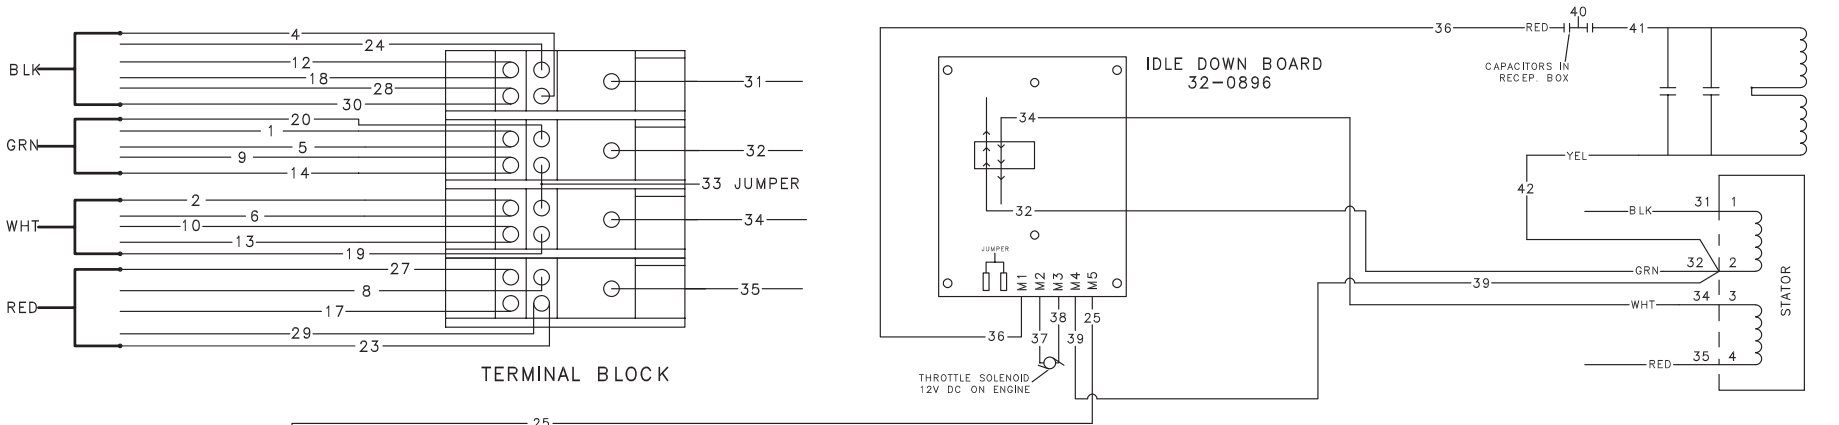

856-0019 122722 ADR			
GAS TANK ASSEMBLY			
ITEM	DESCRIPTION	Mi-T-M #	QTY
1	DECAL- CAUTION: GASOLINE ONLY	34-1180	1
2	FUEL CAP	12-0229	1
3	FUEL CAP CATCH	12-0228	1
4	BARB	23-0051	1
5	FUEL PICK UP	33-0271	1
6	ELBOW	23-0054	1
7	FUEL GAUGE	12-0263	1
8	PLUG	24-0009	1
9	FUEL TANK	12-0207A09	1

WIRE DIAGRAM

WIRE DIAGRAM 14000 110310