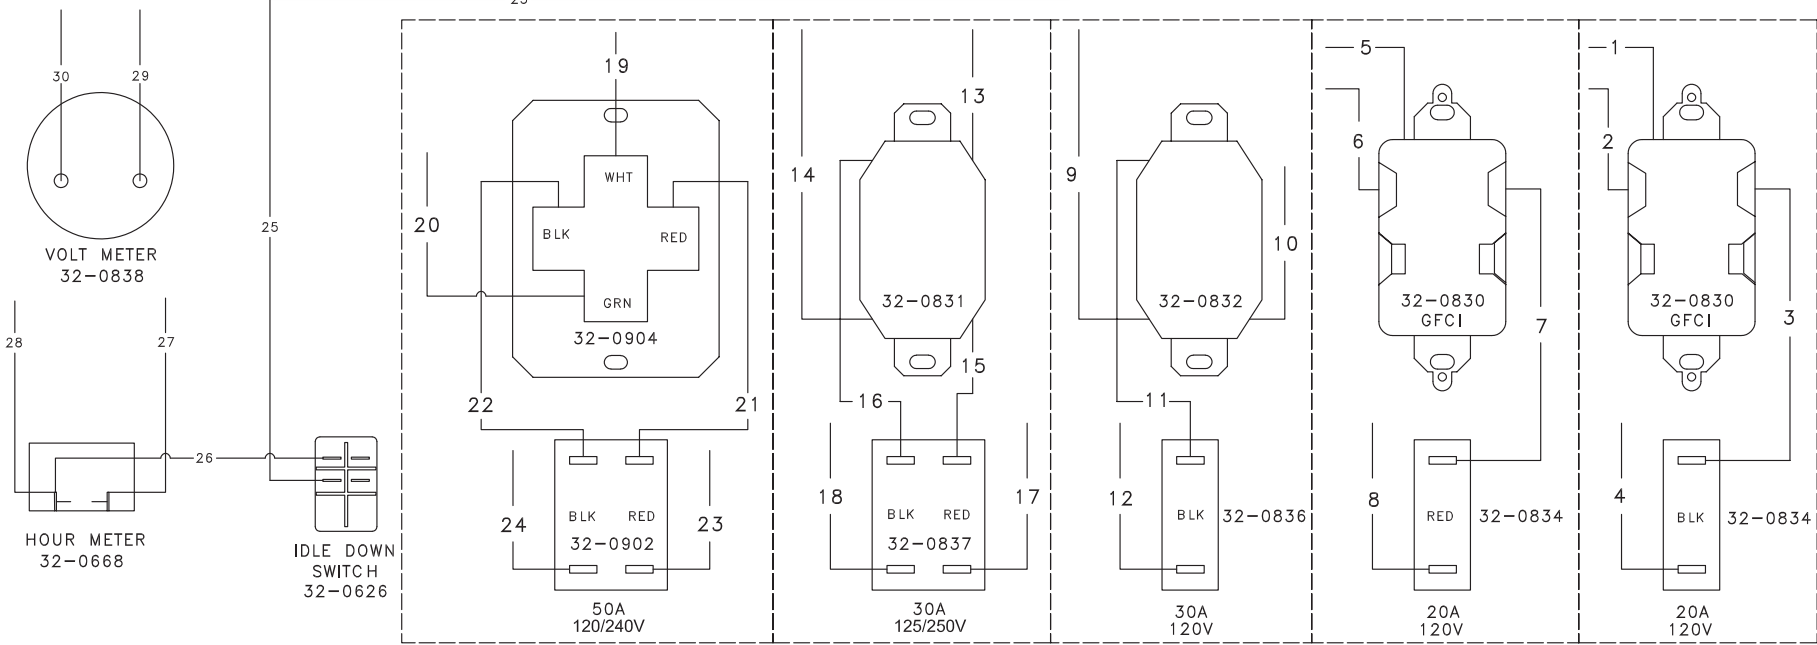

856-0019 122722 ADR			
GAS TANK ASSEMBLY			
ITEM	DESCRIPTION	Mi-T-M #	QTY
1	DECAL- CAUTION: GASOLINE ONLY	34-1180	1
2	FUEL CAP	12-0229	1
3	FUEL CAP CATCH	12-0228	1
4	BARB	23-0051	1
5	FUEL PICK UP	33-0271	1
6	ELBOW	23-0054	1
7	FUEL GAUGE	12-0263	1
8	PLUG	24-0009	1
9	FUEL TANK	12-0207A09	1

WIRE DIAGRAM

WIRE DIAGRAM 14000 110310