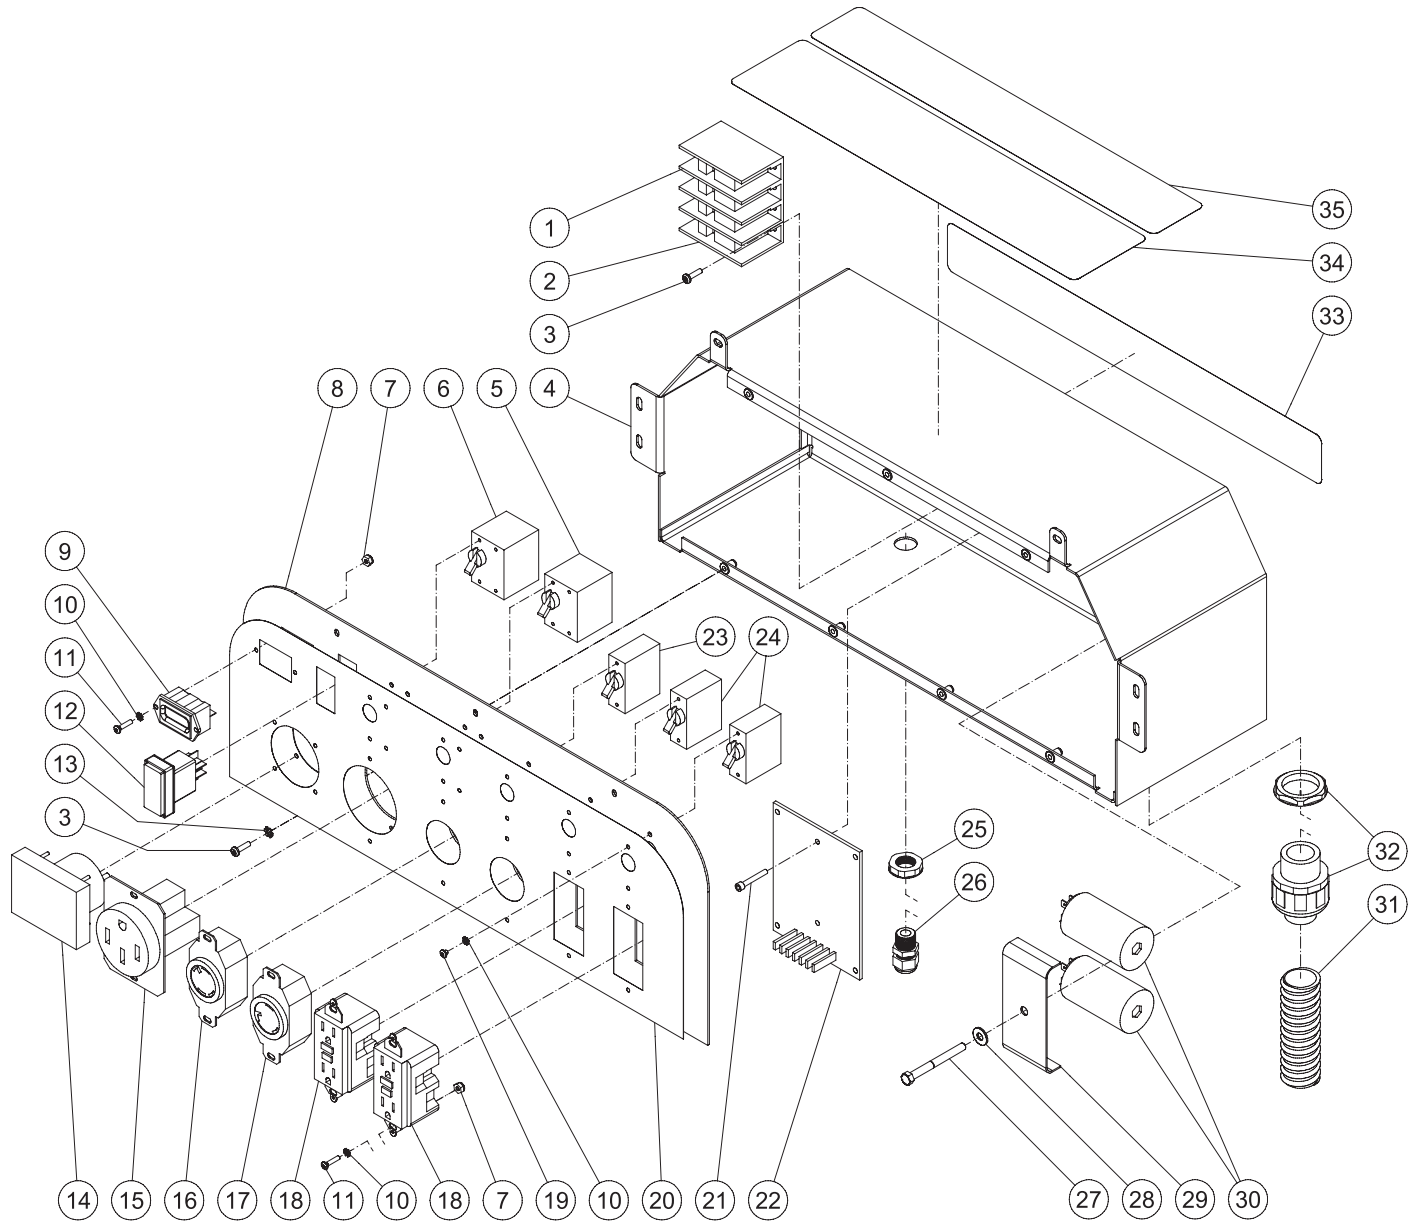

*MUST ORDER IN ONE FOOT LENGTHS

ENGINE ASSEMBLY (850-0395)

850-0395 011118 JVA

850-0395 011118 JVA			
ENGINE ASSEMBLY			
ITEM	DESCRIPTION	PART #	QTY
1	BOLT	27-9524	2
2	MUFFLER	45-0819	1
3	NUT	30-3023	4
4	DRAIN HOSE	70-0555	1
5	EXHAUST GASKET	W/ ENGINE	2
6	ENGINE - HONDA GX630	1-0188	1
7	AIR CLEANER ADAPTER	62-0229	1
8	FUEL HOSE *(SIX FEET REQUIRED)	15-0261	1
*MUST ORDER IN ONE FOOT LENGTHS			

ELECTRIC BOX ASSEMBLY

GEN-14000 ELECTRIC BOX ASSY-011712-CH

ELECTRIC BOX ASSEMBLY			
ITEM	DESCRIPTION	PART #	QTY
1	POWER BLOCK 3-POLE	32-0905	1
2	POWER BLOCK ADDER	32-0912	1
3	SCREW	27-8942	11
4	ELECTRIC BOX	20-1114A01	1
5	TOGGLE BREAKER - 30A	32-0837	1
6	TOGGLE BREAKER - 50A	32-0902	1
7	LOCKNUT	30-0152	16
8	CONTROL PANEL	20-1115A01	1
9	HOUR METER	32-0668	1
10	LOCKWASHER	29-1013	26
11	SCREW	27-8881	12
12	ROCKER SWITCH	32-0626	1
13	STAR WASHER	28-1009	7
14	VOLT METER	32-0838	1
15	120/240V-50A RECEPTACLE	32-0904	1
16	125/250 VOLT RECEPTACLE	32-0831	1
17	120V-30A RECEPTACLE	32-0832	1
18	GFCI DUPLEX RECEPTACLE	32-0830	2
19	SCREW	27-9574	14
20	DECAL- CONTROL PANEL (SEE 71-0022)	N/A	1
21	BOLT	27-0740	2
22	IDLE DOWN BOARD	32-0896	1
23	TOGGLE BREAKER - 30A	32-0836	1
24	TOGGLE BREAKER - 20A	32-0834	2
25	ELECTRICAL LOCKNUT	32-0587	1
26	STRAIN RELIEF	32-0586	1
27	BOLT	27-0022	1
28	WASHER	28-0002	1
29	CAPACITOR CLAMP BRACKET	20-0797A01	1
30	CAPACITOR	32-0846	2
31	CONDUIT FLEX *(ONE FOOT REQUIRED)	32-0908	1
32	STRAIGHT CONDUIT FITTING	32-0996	1
33	DECAL- CARBON MONOXIDE (SEE 71-0022)	N/A	1
34	DECAL- OPERATION (SEE 71-0022)	N/A	1
35	DECAL- WARNING SHOCK (SEE 71-0022)	N/A	1
-	GENERATOR WIRING KIT - 12K (NOT SHOWN)	32-9109	1
-	DECAL SET	71-0022	1
*MUST ORDER IN ONE FOOT LENGTHS			