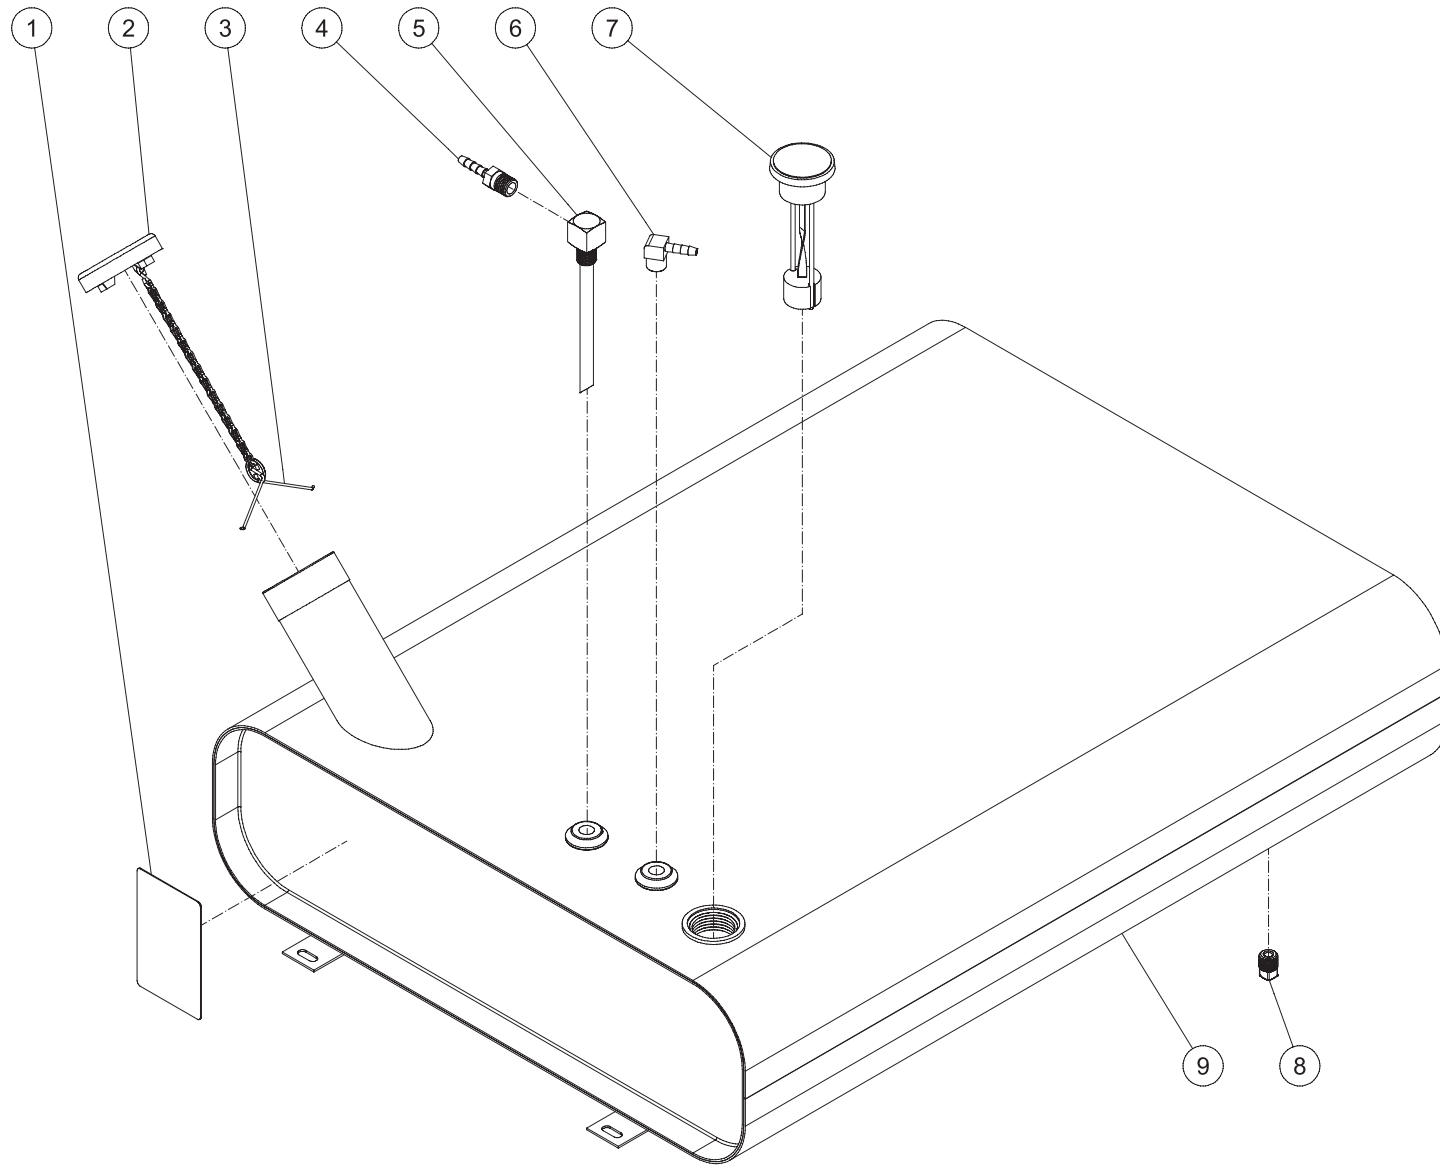

GAS TANK ASSY

856-0019 122722 ADR

856-0019 122722 ADR			
GAS TANK ASSEMBLY			
ITEM	DESCRIPTION	Mi-T-M #	QTY
1	DECAL- CAUTION: GASOLINE ONLY	34-1180	1
2	FUEL CAP	12-0229	1
3	FUEL CAP CATCH	12-0228	1
4	BARB	23-0051	1
5	FUEL PICK UP	33-0271	1
6	ELBOW	23-0054	1
7	FUEL GAUGE	12-0263	1
8	PLUG	24-0009	1
9	FUEL TANK	12-0207A09	1