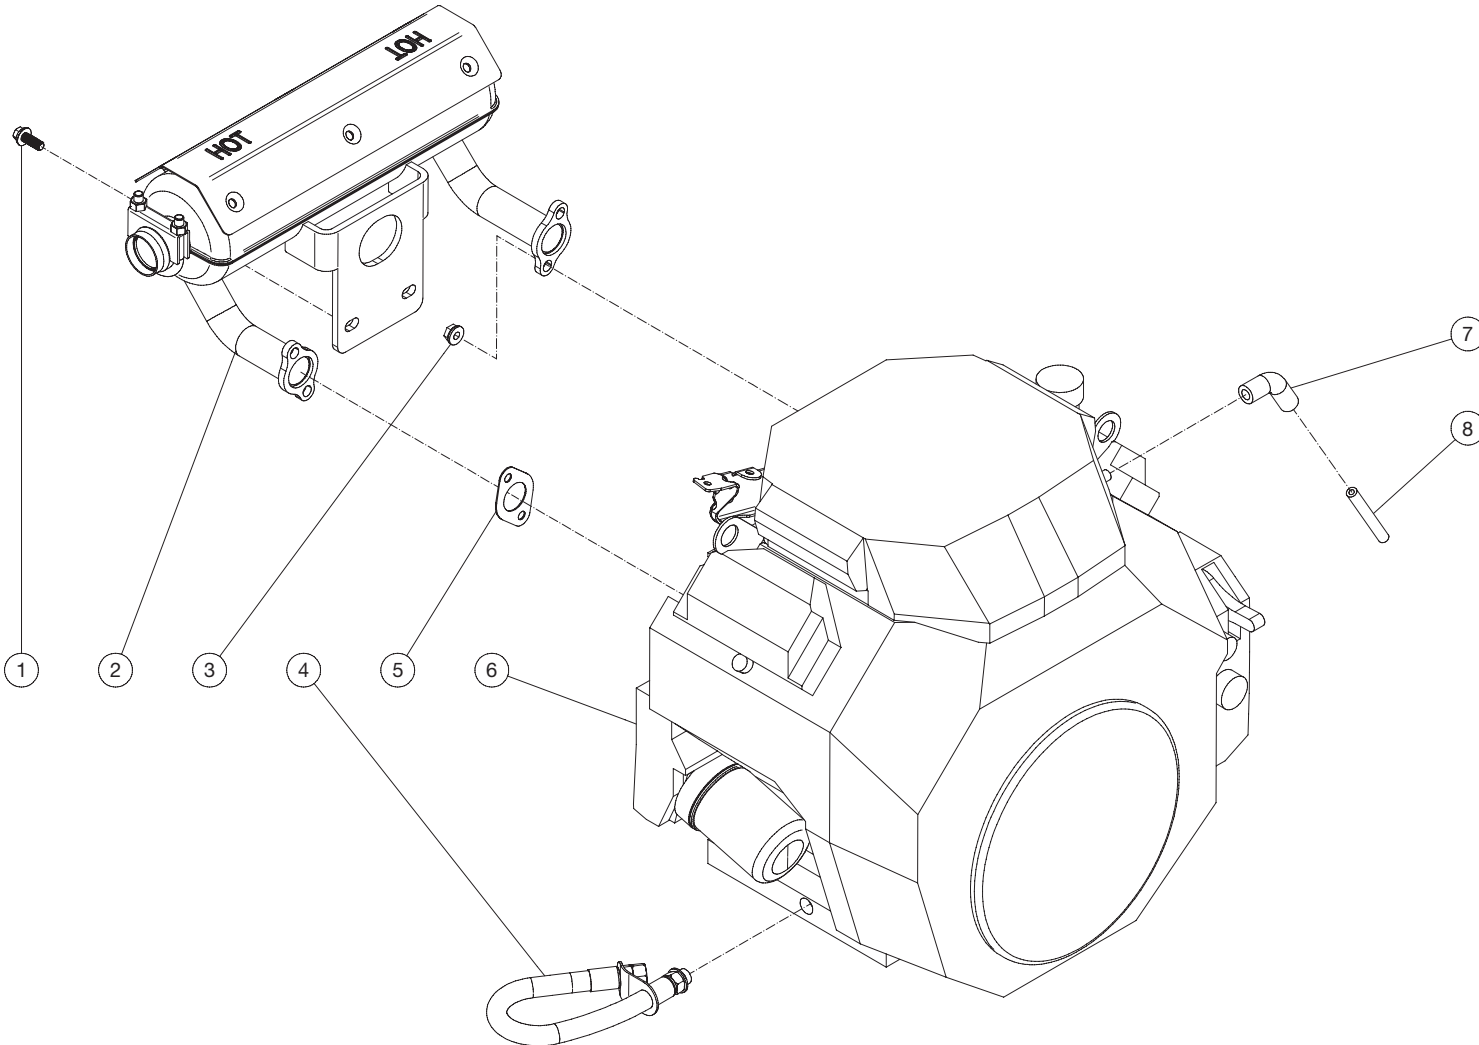

*MUST ORDER IN ONE FOOT LENGTHS

ENGINE ASSEMBLY (850-0395)

850-0395 011118 JVA

850-0395 011118 JVA			
ENGINE ASSEMBLY			
ITEM	DESCRIPTION	PART #	QTY
1	BOLT	27-9524	2
2	MUFFLER	45-0819	1
3	NUT	30-3023	4
4	DRAIN HOSE	70-0555	1
5	EXHAUST GASKET	W/ ENGINE	2
6	ENGINE - HONDA GX630	1-0188	1
7	AIR CLEANER ADAPTER	62-0229	1
8	FUEL HOSE *(SIX FEET REQUIRED)	15-0261	1
*MUST ORDER IN ONE FOOT LENGTHS			